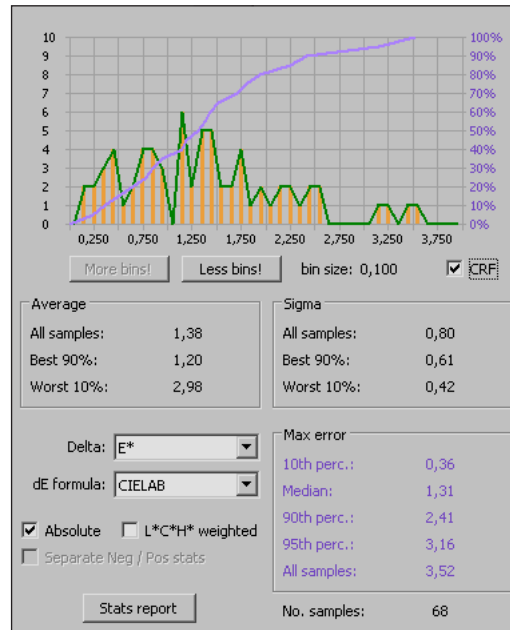

## Check Display profile accuracy (DeltaE\*)

Before calibration:

After calibration: