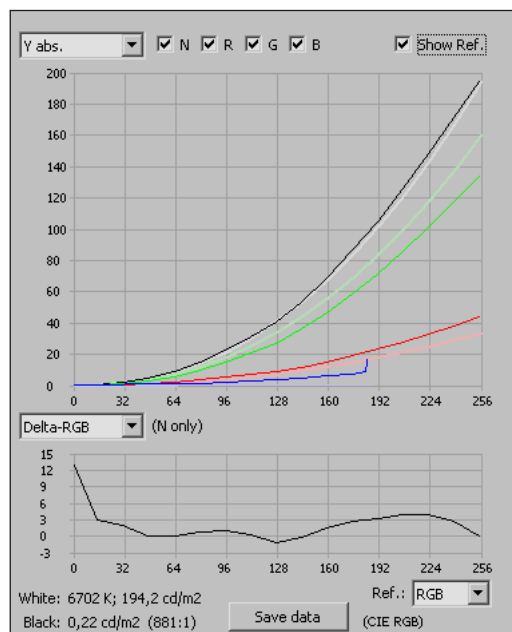

Comparison Luminance vs RGB-values

Before calibration: