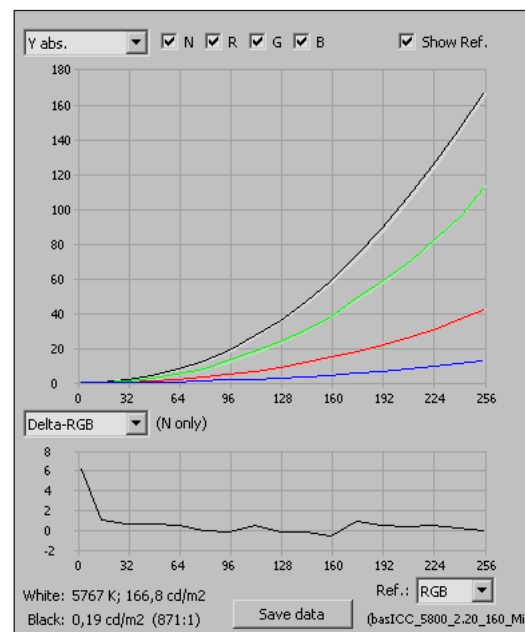

After calibration: