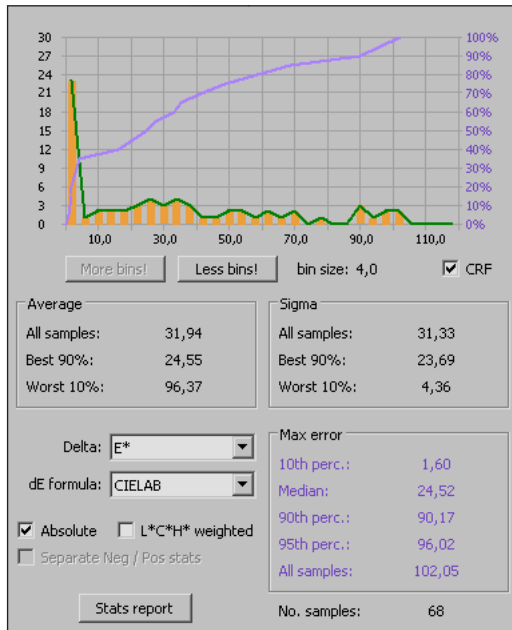

## Check Display profile accuracy (DeltaE\*)

Before calibration:

After calibration: